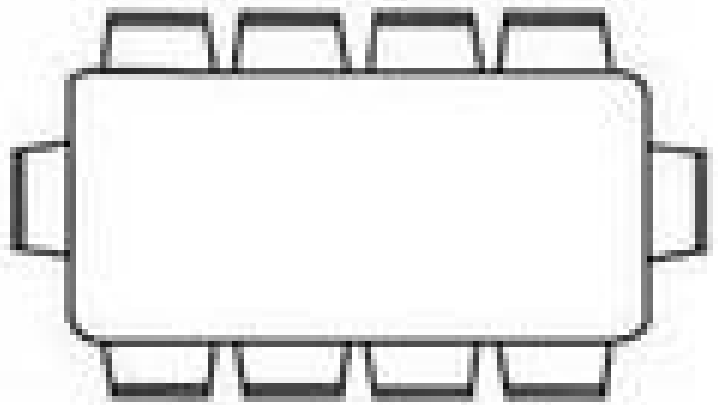

**6' Rectangle Wood
Folding Table**

**Ideal for up 6 to 8
settings**

8' Rectangle Wood Folding Table

Ideal for up 8 to 10 settings

5' Square Wood Folding Table

Recommended Seats-8
132" Linen to Floor
120" Linen 3" Off_Ground on Corners
Ideal for up 8 settings

4' x 8' Wood Folding Table

Ideal for up 8 to 10 settings

Also Available as 40" High Table

**6 ft. Serpentine Wood
Folding Banquet Tables**

**6 ft. Serpentine Bar Top For
Wood Banquet Tables**

6' (18" x 72") Wood Folding Classroom Table

Dakota Vintage
Pub Set x16

Pickled Farm Table and Elizabeth Linen Chairs

Rustic Farm Tables

Birchwood Farm Tables

Rustic Pub Tables

Rustic Saw Horse Community Table

8'L x 16"W x 40"H +/-

Details vary based on wood and aging. May have dings and nicks.