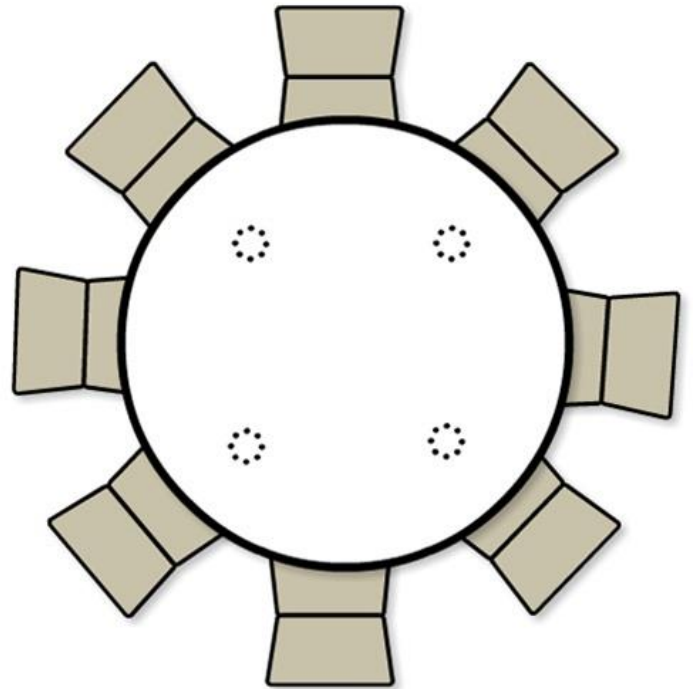

Tables

4' Round Wood Folding Table

Ideal for up to 6 settings

WJW
FACTORS
EVENT FURNITURE & DECOR

5' Round Wood Folding Table

Ideal for up to 8 settings

**6' Round Wood Folding
Table**

Ideal for up to 10 settings

**6' Rectangle Wood
Folding Table**

**Ideal for up 6 to 8
settings**

8' Rectangle Wood Folding Table

Ideal for up 8 to 10 settings

5' Square Wood Folding Table

Recommended Seats-8
132" Linen to Floor
120" Linen 3" Off_Ground on Corners
Ideal for up 8 settings

4' x 8' Wood Folding Table

Ideal for up 8 to 10 settings

Also Available as 40" High Table

**6 ft. Serpentine Wood
Folding Banquet Tables**

**6 ft. Serpentine Bar Top For
Wood Banquet Tables**

6' (18" x 72") Wood Folding Classroom Table

Dakota Vintage
Pub Set x16

Pickled Farm Table and Elizabeth Linen Chairs

Rustic Farm Tables

Birchwood Farm Tables

Rustic Pub Tables

Rustic Saw Horse Community Table

8'L x 16"W x 40"H +/-

Details vary based on wood and aging. May have dings and nicks.