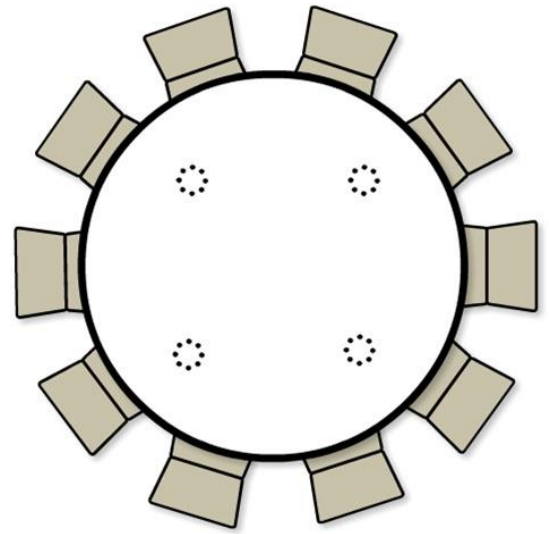

Tables

4' Round Wood Folding Table

Ideal for up to 6 settings

WJW
FACTORS
EVENT FURNITURE & DECOR

5' Round Wood Folding Table

Ideal for up to 8 settings

**6' Round Wood Folding
Table**

Ideal for up to 10 settings

**6' Rectangle Wood
Folding Table**

**Ideal for up 6 to 8
settings**

8' Rectangle Wood Folding Table

Ideal for up 8 to 10 settings

5' Square Wood Folding Table

Recommended Seats-8
132" Linen to Floor
120" Linen 3" Off_Ground on Corners
Ideal for up 8 settings

4' x 8' Wood Folding Table

Ideal for up 8 to 10 settings

Also Available as 40" High Table

**6 ft. Serpentine Wood
Folding Banquet Tables**

**6 ft. Serpentine Bar Top For
Wood Banquet Tables**

6' (18" x 72") Wood Folding Classroom Table

Dakota Vintage
Pub Set x16

Pickled Farm Table and Elizabeth Linen Chairs

Rustic Farm Tables

Birchwood Farm Tables

Rustic Pub Tables

Rustic Saw Horse Community Table

8'L x 16"W x 40"H +/-

Details vary based on wood and aging. May have dings and nicks.