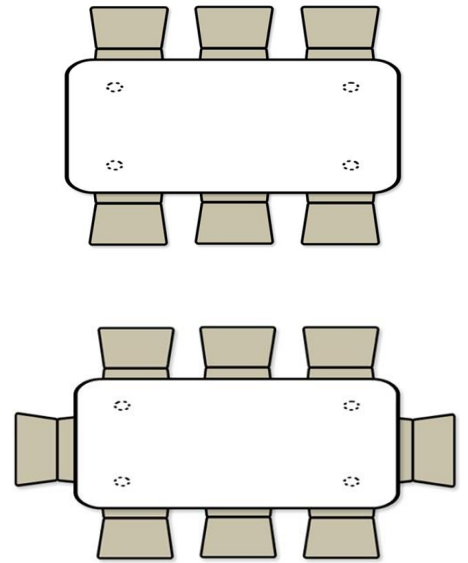

Tables

4' Round Wood Folding Table

Ideal for up to 6 settings

WJW
FACTORS
EVENT FURNITURE & DECOR

5' Round Wood Folding Table

Ideal for up to 8 settings

**6' Round Wood Folding
Table**

Ideal for up to 10 settings

**6' Rectangle Wood
Folding Table**

**Ideal for up 6 to 8
settings**

8' Rectangle Wood Folding Table

Ideal for up 8 to 10 settings

5' Square Wood Folding Table

Recommended Seats-8
132" Linen to Floor
120" Linen 3" Off_Ground on Corners
Ideal for up 8 settings

4' x 8' Wood Folding Table

Ideal for up 8 to 10 settings

Also Available as 40" High Table

**6 ft. Serpentine Wood
Folding Banquet Tables**

**6 ft. Serpentine Bar Top For
Wood Banquet Tables**

6' (18" x 72") Wood Folding Classroom Table

Dakota Vintage
Pub Set x16

Pickled Farm Table and Elizabeth Linen Chairs

Rustic Farm Tables

Birchwood Farm Tables

Rustic Pub Tables

Rustic Saw Horse Community Table

8'L x 16"W x 40"H +/-

Details vary based on wood and aging. May have dings and nicks.