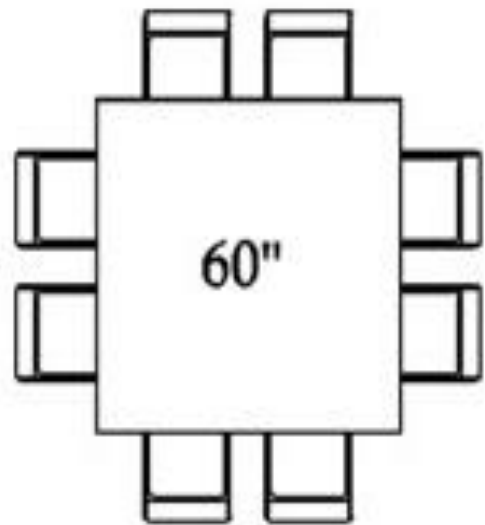

Tables

4' Round Wood Folding Table

Ideal for up to 6 settings

WJW
FACTORS
EVENT FURNITURE & DECOR

5' Round Wood Folding Table

Ideal for up to 8 settings

**6' Round Wood Folding
Table**

Ideal for up to 10 settings

**6' Rectangle Wood
Folding Table**

**Ideal for up 6 to 8
settings**

8' Rectangle Wood Folding Table

Ideal for up 8 to 10 settings

5' Square Wood Folding Table

Recommended Seats-8
132" Linen to Floor
120" Linen 3" Off_Ground on Corners
Ideal for up 8 settings

4' x 8' Wood Folding Table

Ideal for up 8 to 10 settings

Also Available as 40" High Table

**6 ft. Serpentine Wood
Folding Banquet Tables**

**6 ft. Serpentine Bar Top For
Wood Banquet Tables**

6' (18" x 72") Wood Folding Classroom Table

Dakota Vintage
Pub Set x16

Pickled Farm Table and Elizabeth Linen Chairs

Rustic Farm Tables

Birchwood Farm Tables

Rustic Pub Tables

Rustic Saw Horse Community Table

8'L x 16"W x 40"H +/-

Details vary based on wood and aging. May have dings and nicks.