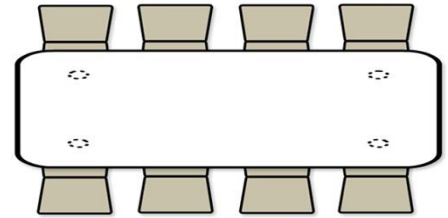

Tables

4' Round Wood Folding Table

Ideal for up to 6 settings

WJW
FACTORS
EVENT FURNITURE & DECOR

5' Round Wood Folding Table

Ideal for up to 8 settings

**6' Round Wood Folding
Table**

Ideal for up to 10 settings

**6' Rectangle Wood
Folding Table**

**Ideal for up 6 to 8
settings**

8' Rectangle Wood Folding Table

Ideal for up 8 to 10 settings

5' Square Wood Folding Table

Recommended Seats-8
132" Linen to Floor
120" Linen 3" Off_Ground on Corners
Ideal for up 8 settings

4' x 8' Wood Folding Table

Ideal for up 8 to 10 settings

Also Available as 40" High Table

**6 ft. Serpentine Wood
Folding Banquet Tables**

**6 ft. Serpentine Bar Top For
Wood Banquet Tables**

6' (18" x 72") Wood Folding Classroom Table

Dakota Vintage
Pub Set x16

Pickled Farm Table and Elizabeth Linen Chairs

Rustic Farm Tables

Birchwood Farm Tables

Rustic Pub Tables

Rustic Saw Horse Community Table

8'L x 16"W x 40"H +/-

Details vary based on wood and aging. May have dings and nicks.