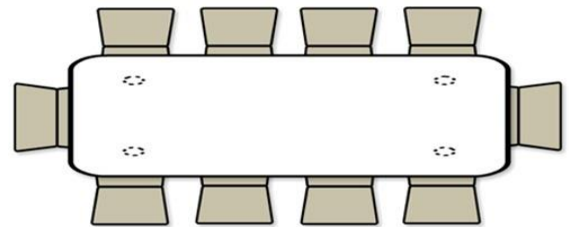

Tables

4' Round Wood Folding Table

Ideal for up to 6 settings

WJW
FACTORS
EVENT FURNITURE & DECOR

5' Round Wood Folding Table

Ideal for up to 8 settings

**6' Round Wood Folding
Table**

Ideal for up to 10 settings

**6' Rectangle Wood
Folding Table**

**Ideal for up 6 to 8
settings**

8' Rectangle Wood Folding Table

Ideal for up 8 to 10 settings

5' Square Wood Folding Table

Recommended Seats-8
132" Linen to Floor
120" Linen 3" Off_Ground on Corners
Ideal for up 8 settings

4' x 8' Wood Folding Table

Ideal for up 8 to 10 settings

Also Available as 40" High Table

**6 ft. Serpentine Wood
Folding Banquet Tables**

**6 ft. Serpentine Bar Top For
Wood Banquet Tables**

6' (18" x 72") Wood Folding Classroom Table

Dakota Vintage
Pub Set x16

Pickled Farm Table and Elizabeth Linen Chairs

Rustic Farm Tables

Birchwood Farm Tables

Rustic Pub Tables

Rustic Saw Horse Community Table

8'L x 16"W x 40"H +/-

Details vary based on wood and aging. May have dings and nicks.