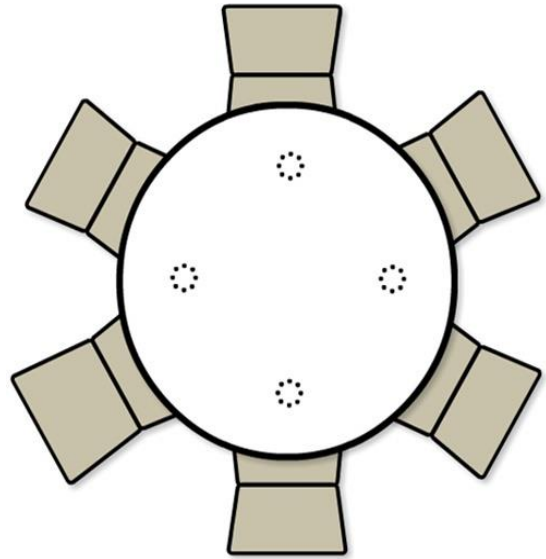

Tables

4' Round Wood Folding Table

Ideal for up to 6 settings

WJW
FACTORS
EVENT FURNITURE & DECOR

5' Round Wood Folding Table

Ideal for up to 8 settings

**6' Round Wood Folding
Table**

Ideal for up to 10 settings

**6' Rectangle Wood
Folding Table**

**Ideal for up 6 to 8
settings**

8' Rectangle Wood Folding Table

Ideal for up 8 to 10 settings

5' Square Wood Folding Table

Recommended Seats-8
132" Linen to Floor
120" Linen 3" Off_Ground on Corners
Ideal for up 8 settings

4' x 8' Wood Folding Table

Ideal for up 8 to 10 settings

Also Available as 40" High Table

**6 ft. Serpentine Wood
Folding Banquet Tables**

**6 ft. Serpentine Bar Top For
Wood Banquet Tables**

6' (18" x 72") Wood Folding Classroom Table

Dakota Vintage
Pub Set x16

Pickled Farm Table and Elizabeth Linen Chairs

Rustic Farm Tables

Birchwood Farm Tables

Rustic Pub Tables

Rustic Saw Horse Community Table

8'L x 16"W x 40"H +/-

Details vary based on wood and aging. May have dings and nicks.