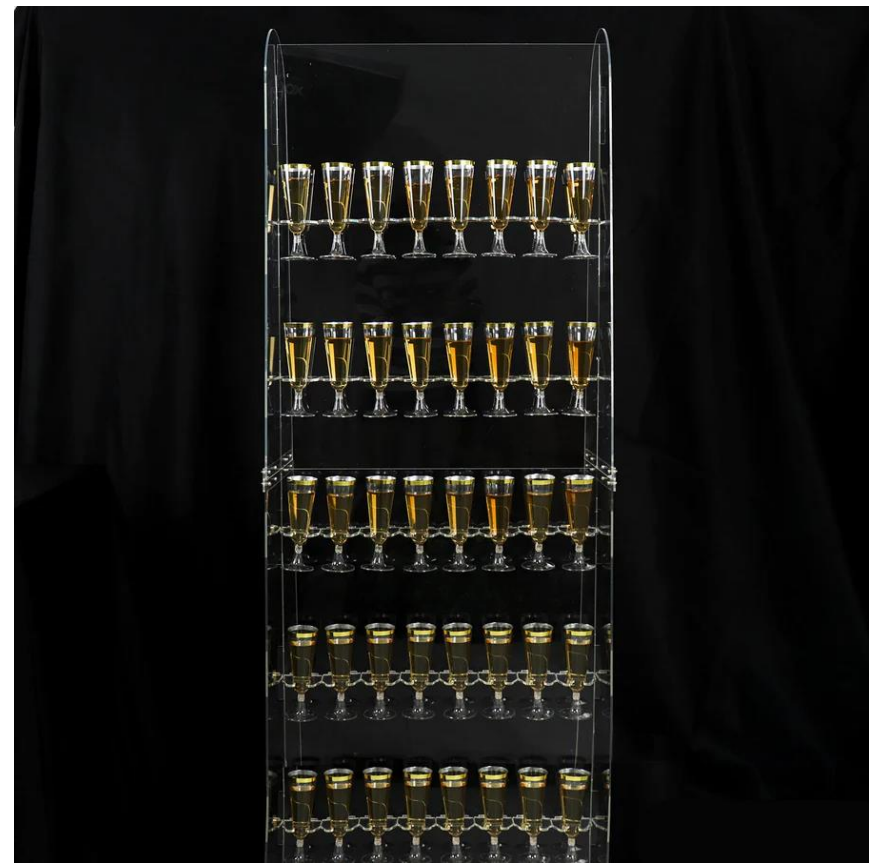

WOW
FACTORS
EVENT FURNITURE & DECOR

CHAMPAGNE BOXWOOD WALL

Please note all champagne glass holders are now white plastic (as on right)

CHAMPAGNE CELEBRATIONS

ACRYLIC CHAMPAGNE WALL

LET'S GO RACING

Checkered Flag Champagne Dress

- Caterer to supply all beverage and glassware

Made
in
Indian
a

CLEAR ACRYLIC CHAMPAGNE TOWER

5ft Clear Acrylic 5-Tier 40 Champagne Glass Holder Wall Stand, Wine Glass Standing Rack

New for 2024

**CHAMPAGNE BOXWOOD WALL NEON
LED NEON IS CUSTOM MADE FOR EACH
CLIENT**