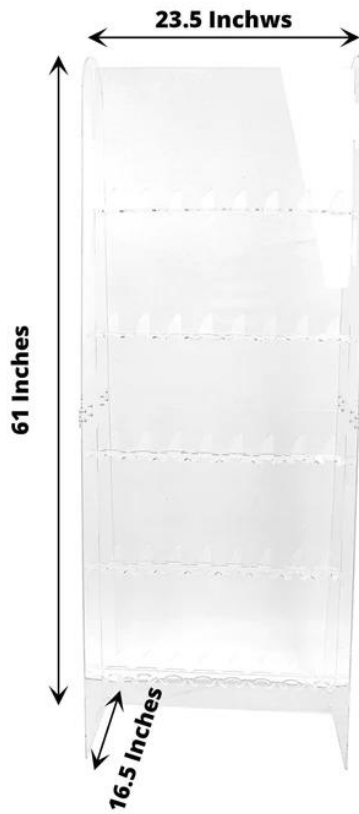

RING BELL FOR CHAMPAGNE BOXWOOD WALL

Guests ring the bell, and a hand comes through the wall with a beverage

Can be done for any desired beverage

Caterer must supply servers and drinkware

BLACK VELVET FRAMED LIVING CHAMPAGNE WALL

WOW
FACTORS
EVENT FURNITURE & DECOR

CHAMPAGNE BOXWOOD WALL

Please note all champagne glass holders are now white plastic (as on right)

CHAMPAGNE CELEBRATIONS

ACRYLIC CHAMPAGNE WALL

LET'S GO RACING

Checkered Flag Champagne Dress

- Caterer to supply all beverage and glassware

Made
in
Indian
a

CLEAR ACRYLIC CHAMPAGNE TOWER

5ft Clear Acrylic 5-Tier 40 Champagne Glass Holder Wall Stand, Wine Glass Standing Rack

New for 2024

**CHAMPAGNE BOXWOOD WALL NEON
LED NEON IS CUSTOM MADE FOR EACH
CLIENT**